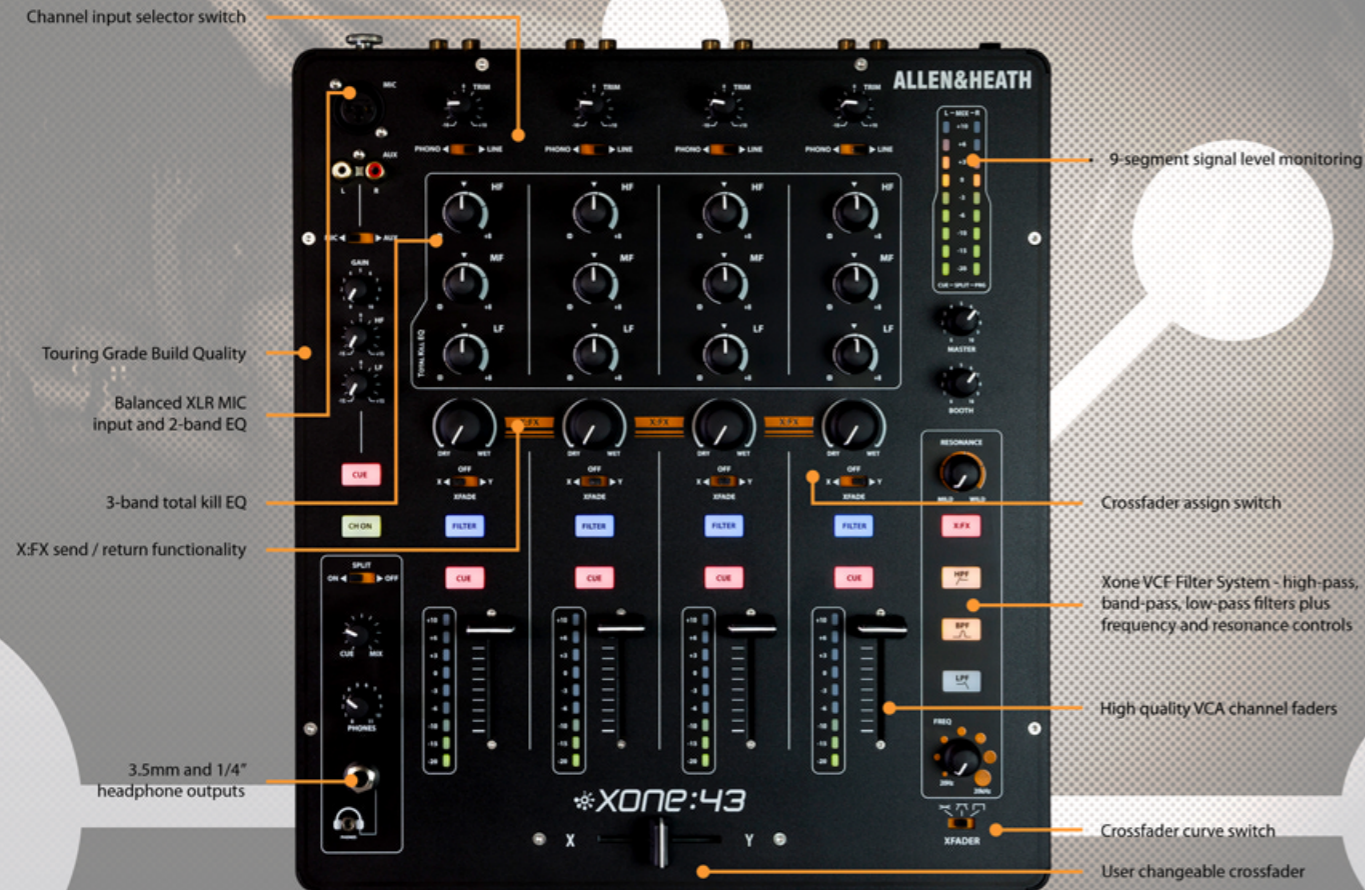

Xone:43 and Xone:43C are 4+1 channel DJ mixers offering a simple and intuitive layout with sublime analogue audio quality. Both mixers are equipped with the legendary Xone filter, 3 band EQ, plus X:FX for control of your favourite FX unit. Xone:43C is supported by Serato DJ and incorporates a premium quality internal 16 Channel USB Soundcard for integration into digital DJ workflows, plus plug n' play connection via X:LINK to Xone:K series controllers for expanded MIDI control.

The crossfader has three switchable curve settings for blending or scratching styles and can be easily replaced or upgraded to a custom Innofader for ultimate crossfader performance.

With balanced XLR main outputs, independent booth and record outputs, Xone:43 and Xone:43C have the quality and versatility to become the centrepieces of countless club booths and audiophile personal DJ setups.

XONE:43

4+1 CHANNEL DJ MIXER

Created for DJs and electronic music purists, Xone:43 is a 4+1 channel DJ mixer offering the very best of analogue audio quality, including the legendary Xone filter with resonance control, 3 band EQ, crossfader with three curve settings and X:FX for send/return to your favourite FX unit.

- 4** PHONO / LINE INPUTS
- MIC** WITH 2 BAND EQ
- MIX** BALANCED XLR OUTPUT
- REC** RECORD OUT
- 3** BAND TOTAL KILL EQ
- BOOTH** INDEPENDENT BOOTH OUTPUT
- X** REPLACEABLE CROSSFADER
- T** TOURING GRADE BUILD QUALITY
- S** SUPER SMOOTH VCA FADERS
- XONE** FILTER SYSTEM
- 20dB** 20 dB 1920 STANDARD HEADROOM
- SEND RETURN SYSTEM**
- ino** FADER compatible