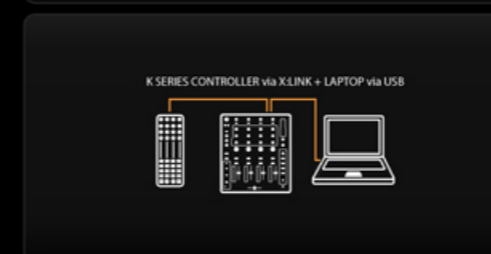

EXAMPLE SETUPS

96kHz 24bit 16 channel USB soundcard which enables replaying and recording from your chosen DJ software, offering digital DJing with a real mixer.

There are many imitations of the renowned Xone filter system - this is the real deal. Xone:43C features High Pass, Band Pass and Low Pass filters with frequency and resonance controls.

Seamlessly integrate your favourite external FX unit into your setup with send and return connections plus dry/wet control per channel.

4 channels feature powerful 3 band EQ, allowing you to creatively eliminate frequencies and bring them back into the mix with complete control.