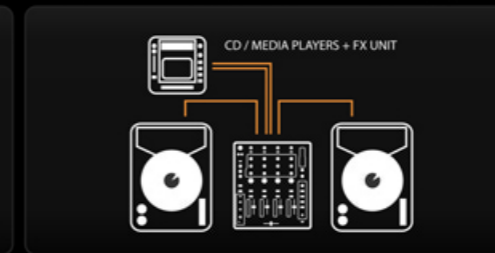

EXAMPLE SETUPS

There are many imitations of the renowned Xone filter system – this is the real deal. Xone:43 features High Pass, Band Pass and Low Pass filters with frequency and resonance controls.

Seamlessly integrate your favourite external FX unit into your setup with send and return connections plus dry/wet control per channel.

4 channels feature powerful 3 band EQ, allowing you to creatively eliminate frequencies and bring them back into the mix with complete control.